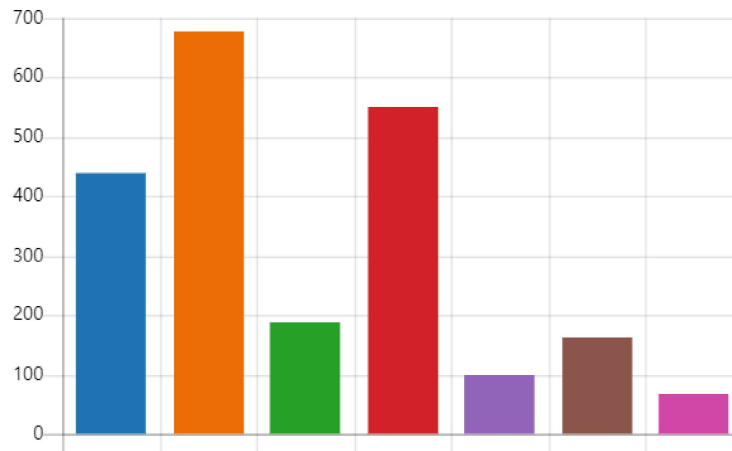

2. What do you use the park for/are you using the park for? (Select all that apply)

● Relaxation	440
● Dog walking	679
● Running	187
● Walking	552
● Cycling	100
● Exercising	163
● Other	67