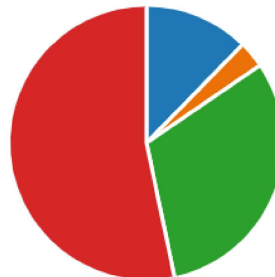

16. How much do you think a commercial dog walker should be charged per licence per year?

*Please note that the monies from any licence fee will be invested in the upkeep of the park and/or enforcement of permitted activities.

● £150	256
● £200	172
● £300	69
● £400	70
● Other	422

17. If you are in favour of a commercial dog walking licencing scheme, would you support this initiative being extended to other/all public parks and open spaces around:

● Epsom & Ewell	122
● London Borough of Sutton	31
● Neither	309
● Both	527

18. Please indicate if you are a resident of:

● Epsom & Ewell Borough Coun...	503
● London Borough of Sutton	386
● Other	100